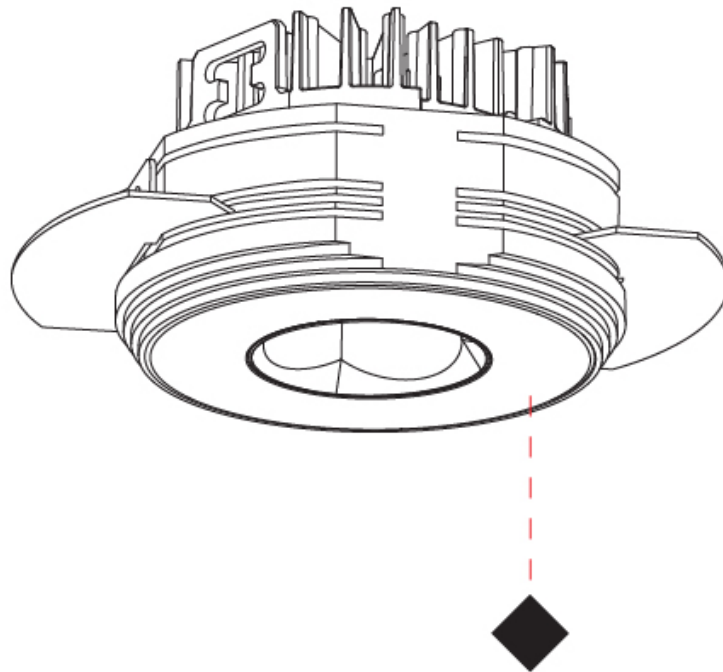

OIKO PRO ROUND TRIMLESS

A35882-

PROJECT _____

TYPE _____

SPECIFIER _____

QUANTITY _____

DATE _____

A